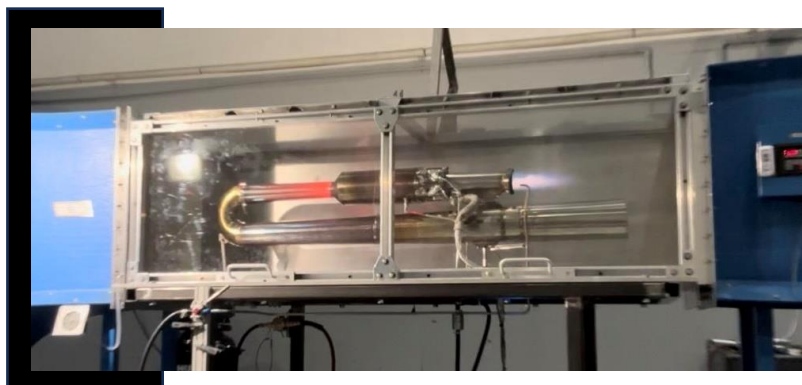

J-1

J-1-1 WAVE ENGINE SYSTEM

Thrust (Max.)	55 lbf / 245 N
Weight	18 lbs / 8.2 kg
Specific Fuel Consumption	2.0 lbs/lbf-hr / 57 g/kN-s
Dimensions (w x h x l)	5.5 in x 12.5 in x 64 in / 14 cm x 32 cm x 163 cm
Control	Digital Engine Control Unit (ECU) w/ PWM inputs
Fuel	Gasoline/petrol (default), E85, Jet-A/JP-8 (optional)