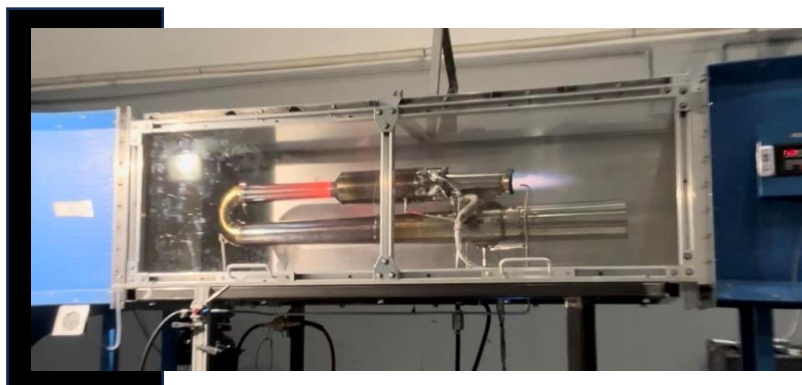

## J-1-2 WAVE ENGINE SYSTEM

Thrust (Max.)	<b>55 lbf / 245 N</b>
Weight	<b>18 lbs / 8.2 kg</b>
Specific Fuel Consumption	<b>1.9 lbs/lbf-hr / 54 g/kN-s</b>
Dimensions (w x h x l)	<b>5.5 in x 12.5 in x 64 in / 14 cm x 32 cm x 163 cm</b>
Control	Digital Engine Control Unit (ECU) w/ PWM inputs
Fuel	Gasoline/petrol (default), E85, Jet-A/JP-8 (optional)